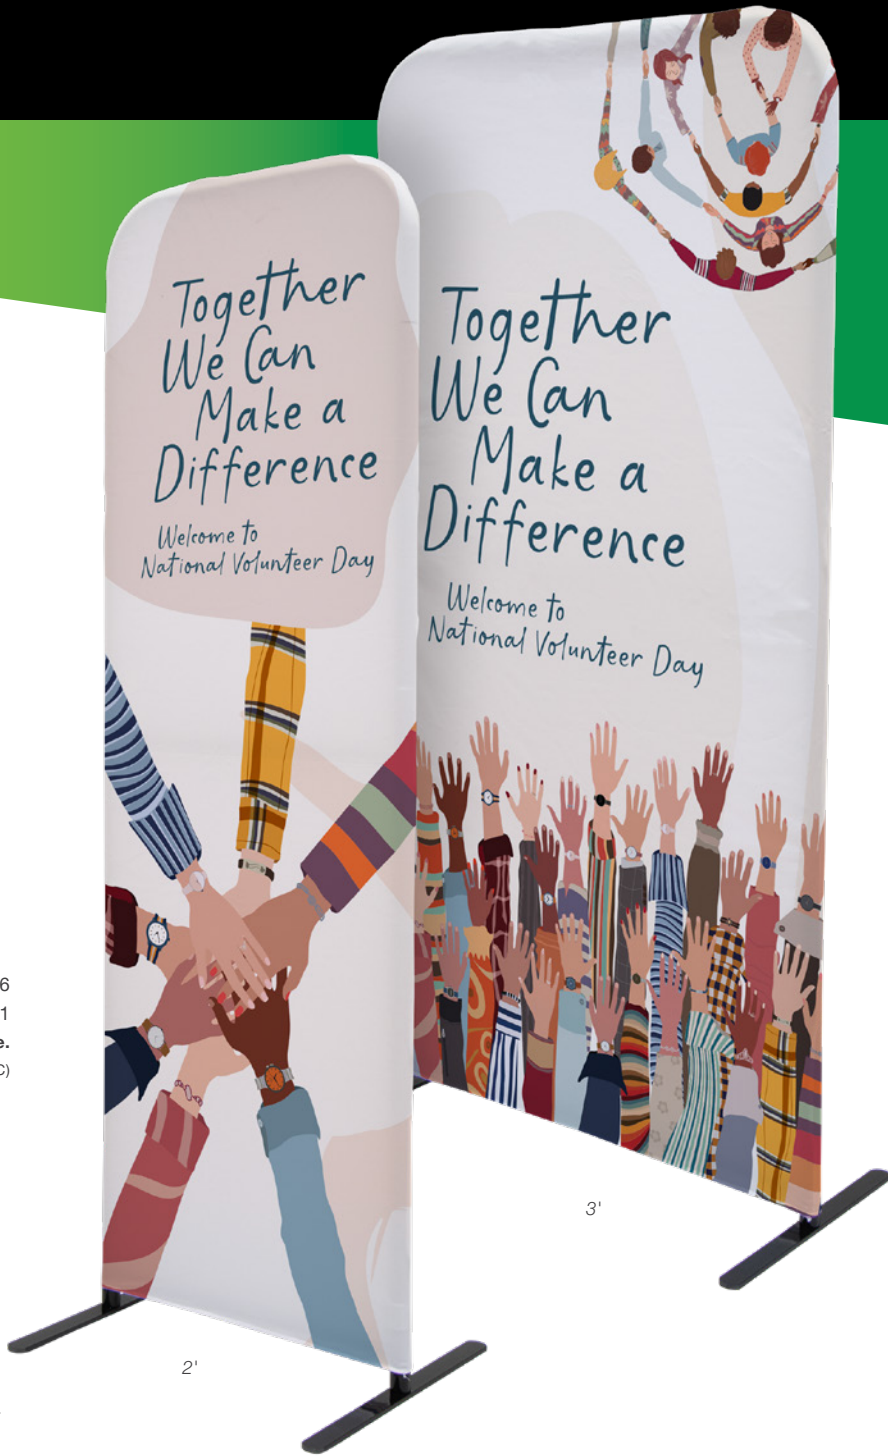

LITEWAY EUROFIT™ STRAIGHT WALL

our popular EuroFit™ now with a smaller price tag you'll love

LITEWAY EUROFIT™ STRAIGHT WALL

Our favorite EuroFit™ Straight Wall comes in a durable, black PVC option alongside the classic aluminum version. Perfect for budget-focused campaigns.

- Featuring PVC construction for cost-efficient production
- Artwork is dye sublimated on recycled polyester knit
- 100% recycled media is made with fibers recycled from plastic bottles
- Double-sided graphic cover is viewable from both the front and back of the display
- Graphic cover slips over the frame like a pillowcase
- Fabric contours to the frame for a form-fitted look

72"H LiteWay EuroFit™ Straight Wall

Item #	Description	1	2-5	6-11	12-24
256100	2'W Kit	185.22	179.61	174.08	168.56
256102	3'W Kit	241.19	226.53	214.63	202.81

Setup fee: $20(G)

Pricing is subject to change.

Kit Includes: Hardware, Graphic Cover and Soft Carry Case

USD MSRP (C)

Description	Product Size	Finished Graphic Size	Product Wt.	Media
2'W	24.5"W x 72"H x 19"D	view online template	7 lbs.	recycled polyester knit
3'W	36.5"W x 72"H x 19"D	view online template	9.4 lbs.	recycled polyester knit

Production Lead Time: 4 days from final proof approval

Push-button connectors make assembly a snap.

Joints are labeled for step-by-step frame assembly.

PRICES ARE SUBJECT TO CHANGE.

Visit showdowndisplays.com for current pricing.

ASI: 87188 PPAI: 254687 SAGE: 67383 UPIC: SHOWDOWN